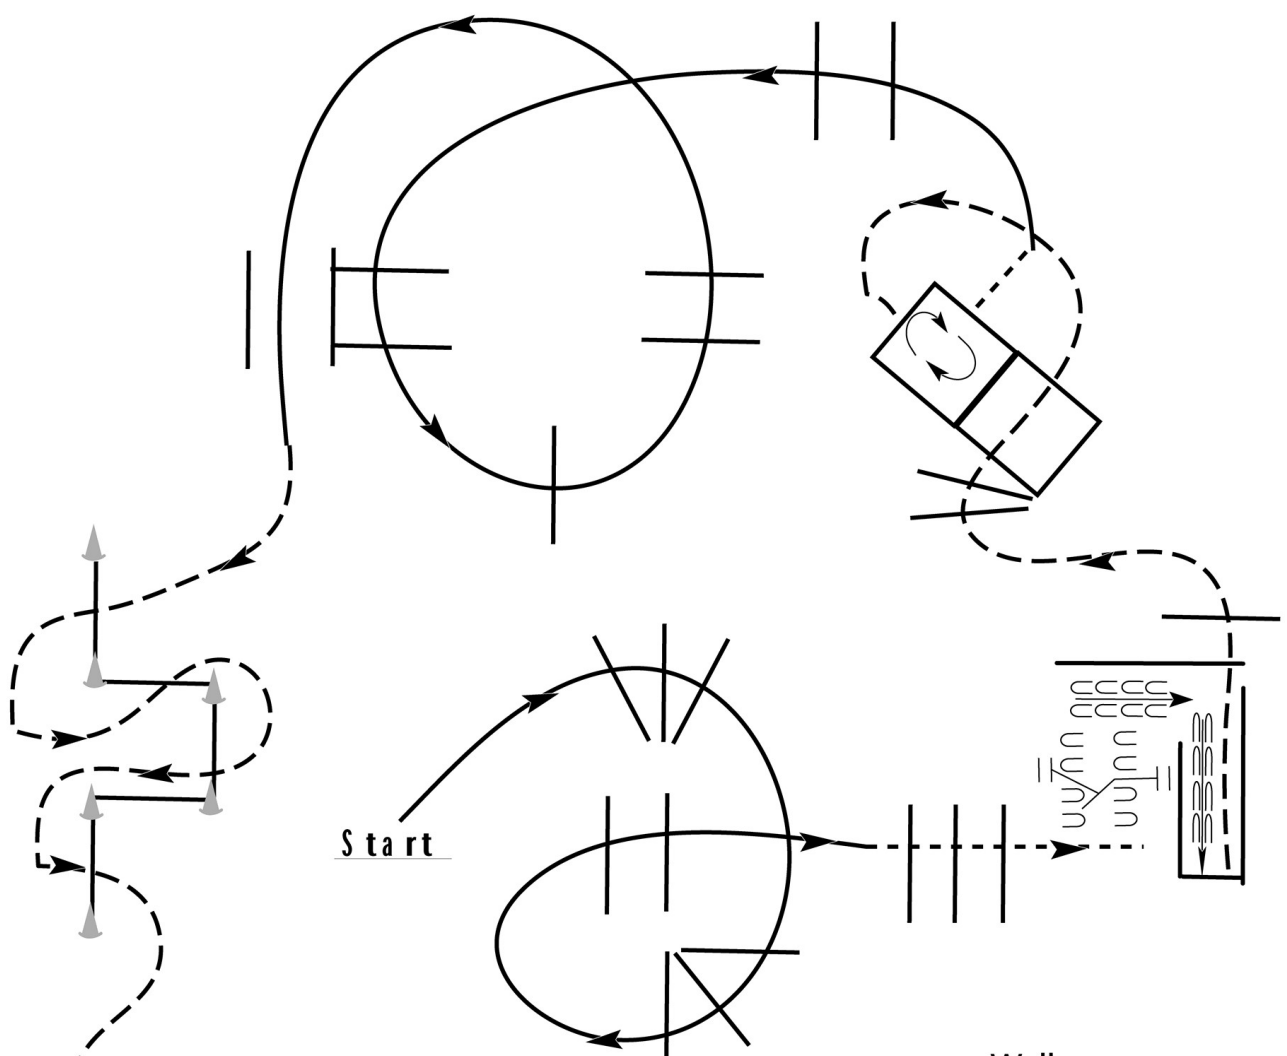

Nordic American Days 2022

NSBA Trail Open

Show Date: 05-25-2022

www.HorseShowPatterns.com

www.HorseShowPatterns.com

1. Lope on the right lead over poles
2. Walk over poles to gate
3. Left hand push gate and back L
4. Jog out of chute and over poles into box
5. 3/4 turn to the right in box and walk out of box
6. Lope on the left lead over poles
7. Jog over poles
8. Walk over bridge and over poles to finish

Walk	-----
Jog	- - - - -
Extended Jog	-----
Lope	=====
Leg Yield	
Lead Change	↘
Back	←←←←←
Marker	(B)
Sidepass	←-----→

Pattern Provided by:

TPH

[T/3-10]